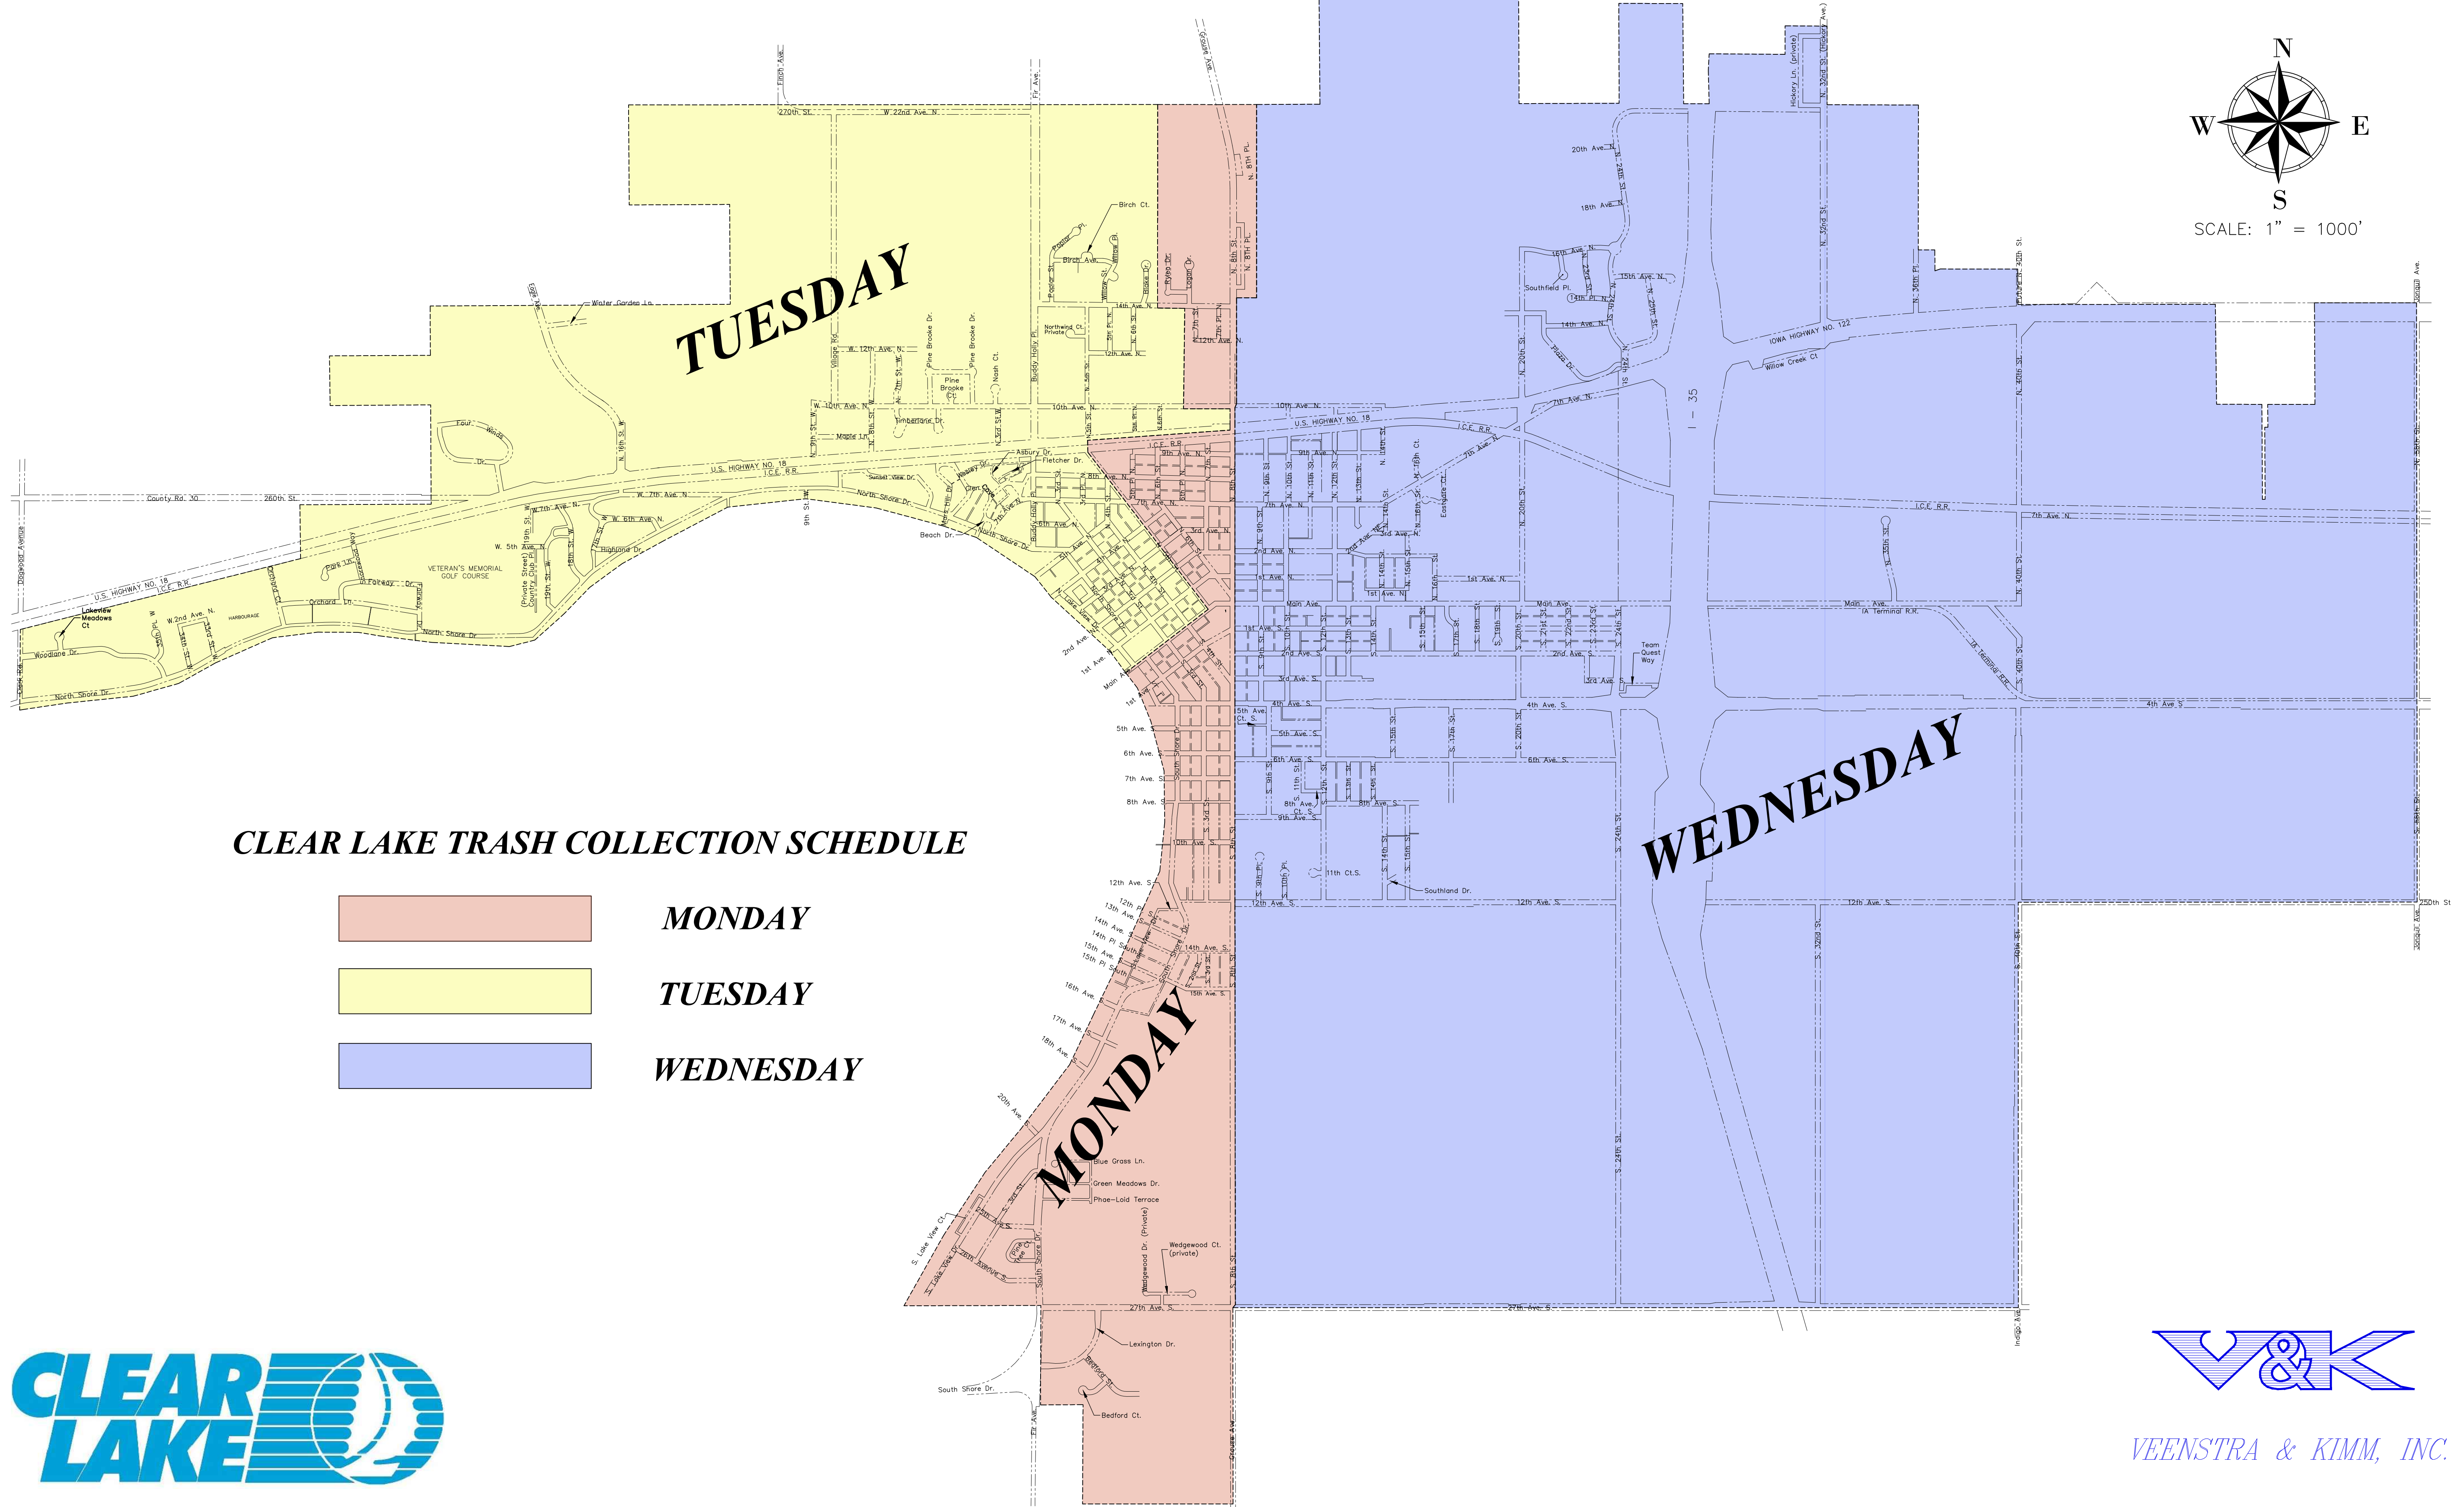

TRASH COLLECTION SCHEDULE

CLEAR LAKE TRASH COLLECTION SCHEDULE

-  **MONDAY**
-  **TUESDAY**
-  **WEDNESDAY**

VEENSTRA & KIMM, INC.